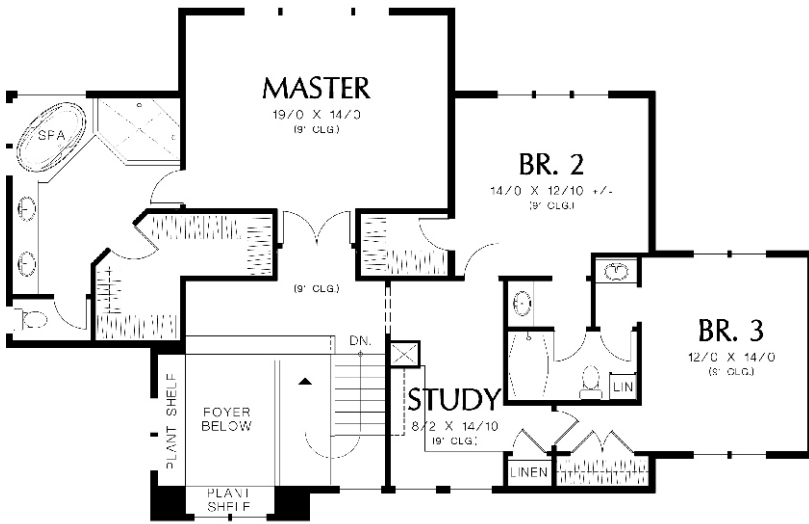

**Lot #8**  
**3340 NW Tullamore Court**  
**Portland**

Upper Floor 1,367 Sq. Ft.  
 Main Floor 1,465 Sq. Ft.  
 Lower Floor 1,084 Sq. Ft.  
 Total Area 3,916 Sq. Ft.

48'

61'