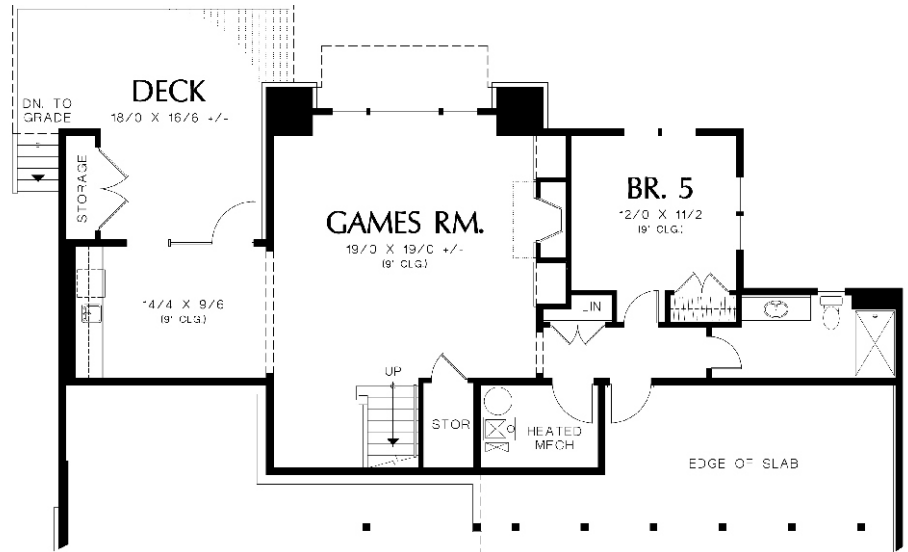

**Lot #8**  
**3340 NW Tullamore Court**  
**Portland**

Upper Floor 1,367 Sq. Ft.  
 Main Floor 1,465 Sq. Ft.  
 Lower Floor 1,084 Sq. Ft.  
 Total Area 3,916 Sq. Ft.

48'

61'