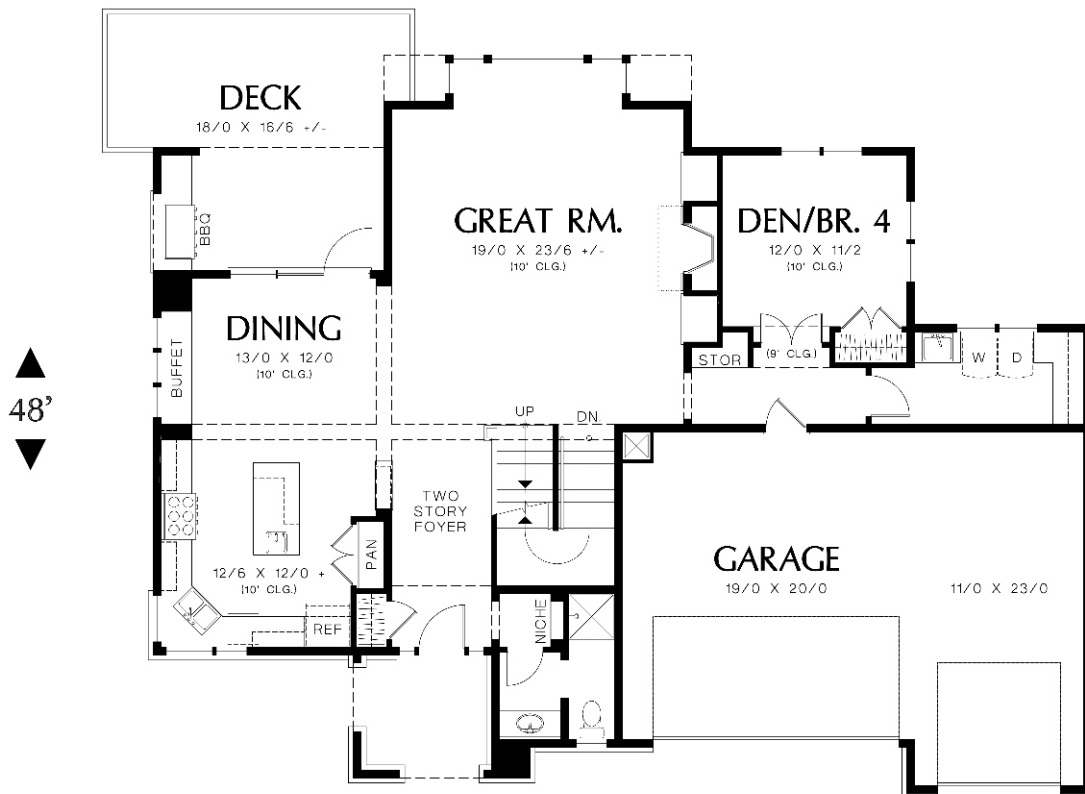

**Lot #8**  
**3340 NW Tullamore Court**  
**Portland**

Upper Floor 1,367 Sq. Ft.  
 Main Floor 1,465 Sq. Ft.  
 Lower Floor 1,084 Sq. Ft.  
 Total Area 3,916 Sq. Ft.

48'

61'